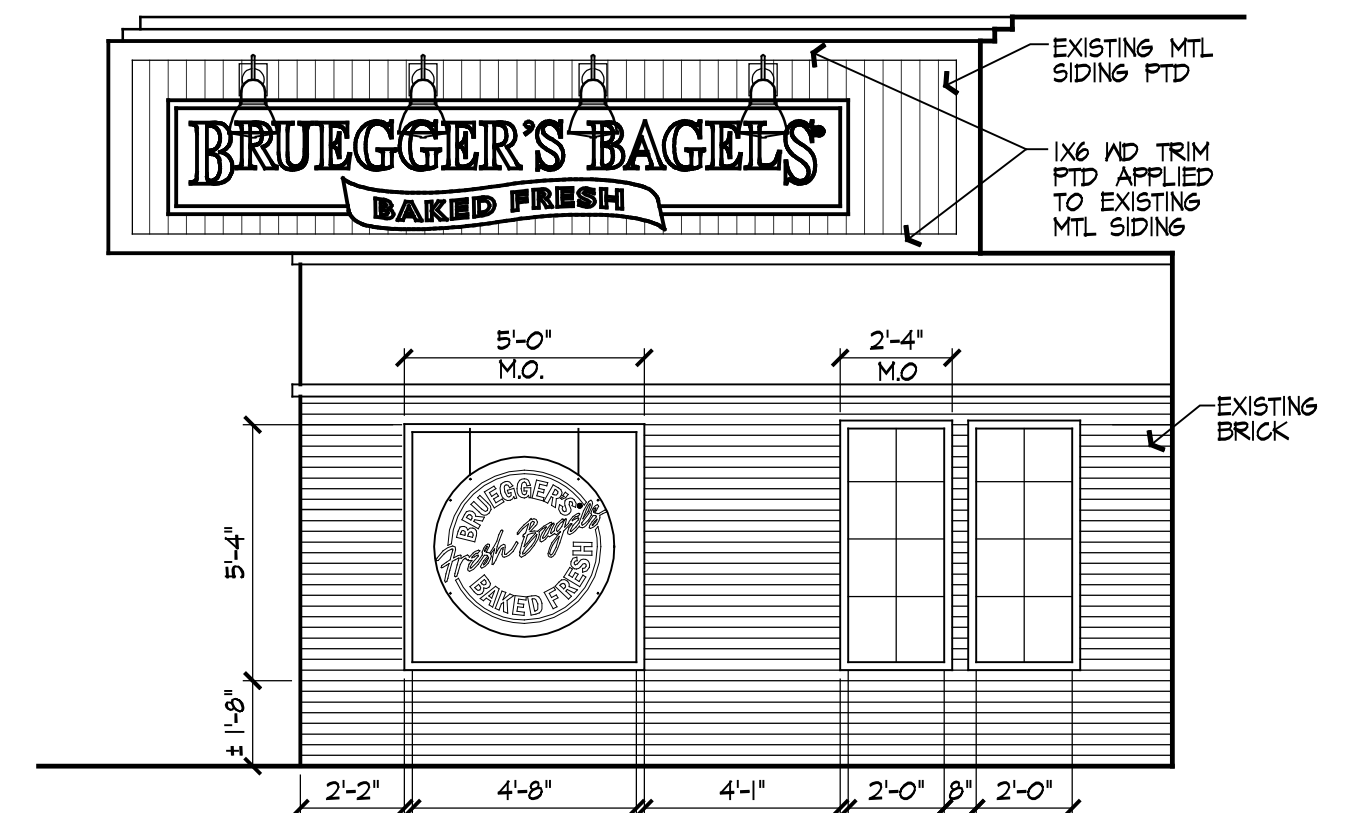

3 SOUTH ELEVATION
 SCALE: 1"=1'-0"

2 NORTH ELEVATION
 SCALE: 1"=1'-0"

1 EAST ELEVATION
 SCALE: 1"=1'-0"

NOTE:
 ALL WINDOW & DOORS
 RO'S HEAD HEIGHTS
 TO BE 7'-0" A.F.F.